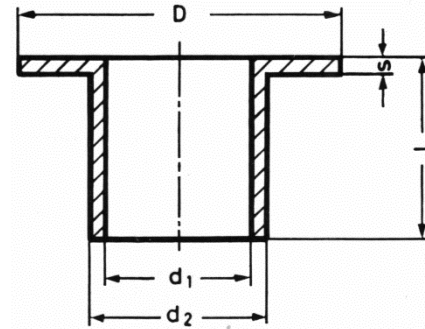

- KORREX Caps
- DUBO Retaining Rings

Tel: 01234 346242
www.challenge-europe.co.uk
sales@challenge-europe.co.uk

KORREX Insulating Bushes

For screwed assemblies with metric threads

Type II/M

Part No.	for thread size	L	d ₁	d ₂	D	S	Maximum length=L
875	M 4	5	4.3	5.8	9.5	1	20
876	M 5	5	5.3	6.8	12	1	20
877	M 6	5	6.5	8	13	1	20
878	M 8	5	8.2	10.4	18	1	22
879	M 10	5	10.2	12.5	21	1	25
880	M 12	5	12.3	15	24	1	25
882	M 16	5	16.3	19.3	30	2	25
884	M 20	5	20.3	23.3	36	2	25

Temperature Range:- -60°C to +120°C

Material Rings:- Nylon 6

Tel: 01234 346242
www.challenge-europe.co.uk
sales@challenge-europe.co.uk

KORREX Rosettes

KORREX rosettes can be used on all bolts and screws with countersunk head.

Standard execution:- White.

Tel: 01234 346242

www.challenge-europe.co.uk
sales@challenge-europe.co.uk

KORREX Rosettes

Metric	d1	d2	D	H	α
M 3	3,30	6,60	8,10	2,20	90°
M 4	4,10	6,60	7,60	2,00	90°
M 5	5,20	9,50	11,30	2,40	90°
M 6	6,30	11,60	13,40	2,60	90°
M 8	8,20	15,00	18,00	4,00	90°