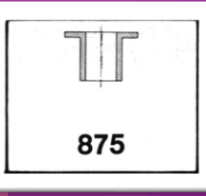

- KORREX Caps
- DUBO Retaining Rings

Tel: 01234 346242
www.challenge-europe.co.uk
sales@challenge-europe.co.uk

KORREX Insulating Bushes

For screwed assemblies with metric threads

Type II/M

Part No.	for thread size	L	d ₁	d ₂	D	S	Maximum length=L
875	M 4	5	4.3	5.8	9.5	1	20
876	M 5	5	5.3	6.8	12	1	20
877	M 6	5	6.5	8	13	1	20
878	M 8	5	8.2	10.4	18	1	22
879	M 10	5	10.2	12.5	21	1	25
880	M 12	5	12.3	15	24	1	25
882	M 16	5	16.3	19.3	30	2	25
884	M 20	5	20.3	23.3	36	2	25

Temperature Range:- -60°C to +120°C

Material Rings:- Nylon 6

Tel: 01234 346242
www.challenge-europe.co.uk
sales@challenge-europe.co.uk

KORREX Rosettes

KORREX rosettes can be used on all bolts and screws with countersunk head.

Standard execution:- White.

Tel: 01234 346242

www.challenge-europe.co.uk
sales@challenge-europe.co.uk

KORREX Rosettes

Metric	d1	d2	D	H	α
M 3	3,30	6,60	8,10	2,20	90°
M 4	4,10	6,60	7,60	2,00	90°
M 5	5,20	9,50	11,30	2,40	90°
M 6	6,30	11,60	13,40	2,60	90°
M 8	8,20	15,00	18,00	4,00	90°

Temperature range:- -60°C to +120°C

Material rings:- Nylon 6

Standard Colour:- White

Tel: 01234 346242
www.challenge-europe.co.uk
sales@challenge-europe.co.uk