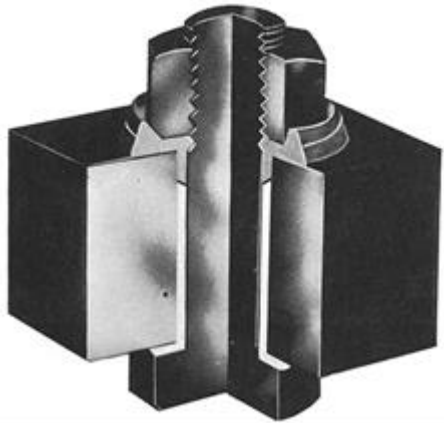

KORREX Insulating Bushes

When two metals are in contact and moisture collects between their surfaces, electrolytic corrosion occurs owing to ion-exchange, which attacks the material.

This can be avoided by the use of KORREX insulation bushes of super polyamide, which are recommended for the following combinations of metals:-

Brass -	Iron
Aluminium -	Steel
Iron -	Copper
Eloxal -	Iron
Iron -	Lead
Zinc -	Tin

When used in conjunction with KORREX Caps, they are also a protection against corrosion.

KORREX Insulation Bushes can be used in conjunction with:-

- KORREX Caps
- DUBO Retaining Rings

Tel: 01234 346242
www.challenge-europe.co.uk
sales@challenge-europe.co.uk

KORREX Insulating Bushes

For screwed assemblies with metric threads

Type II/M

Part No.	for thread size	L	d ₁	d ₂	D	S	Maximum length=L
875	M 4	5	4.3	5.8	9.5	1	20
876	M 5	5	5.3	6.8	12	1	20
877	M 6	5	6.5	8	13	1	20
878	M 8	5	8.2	10.4	18	1	22
879	M 10	5	10.2	12.5	21	1	25
880	M 12	5	12.3	15	24	1	25
882	M 16	5	16.3	19.3	30	2	25
884	M 20	5	20.3	23.3	36	2	25

Temperature Range:- -60°C to +120°C

Material Rings:- Nylon 6

Tel: 01234 346242
www.challenge-europe.co.uk
sales@challenge-europe.co.uk

KORREX Rosettes

KORREX rosettes can be used on all bolts and screws with countersunk head.