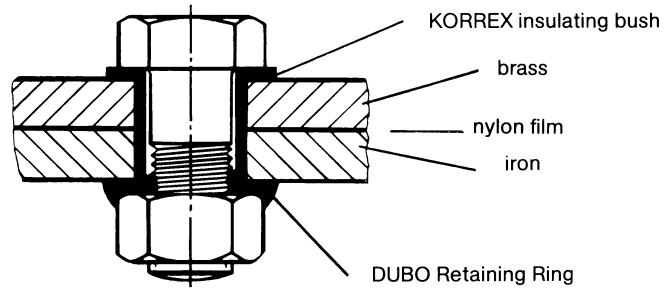

- KORREX Caps
- DUBO Retaining Rings

Tel: 01234 346242
www.challenge-europe.co.uk
sales@challenge-europe.co.uk

KORREX Insulating Bushes

For screwed assemblies with metric threads

Type II/M

Part No.	for thread size	L	d ₁	d ₂	D	S	Maximum length=L
875	M 4	5	4.3	5.8	9.5	1	20
876	M 5	5	5.3	6.8	12	1	20
877	M 6	5	6.5	8	13	1	20
878	M 8	5	8.2	10.4	18	1	22
879	M 10	5	10.2	12.5	21	1	25
880	M 12	5	12.3	15	24	1	25
882	M 16	5	16.3	19.3	30	2	25
884	M 20	5	20.3	23.3	36	2	25

Temperature Range:- -60°C to +120°C

Material Rings:- Nylon 6

Tel: 01234 346242
www.challenge-europe.co.uk
sales@challenge-europe.co.uk

KORREX Rosettes

KORREX rosettes can be used on all bolts and screws with countersunk head.